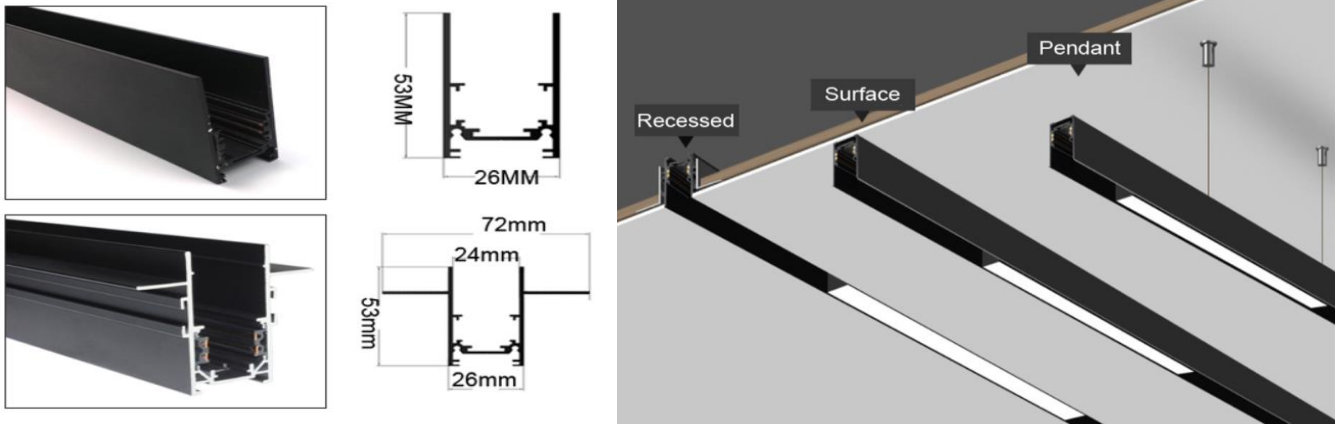

Tracks for DC24V 48V Magnetic led light

1. All track is 3phases with 4wires
2. Pendant/Surface track is same one.

Connector and power supply for DC24V 48V

			
DC48V connector Plug	180degree power supply connector	Corner power connector	pendant ropes
			
90 degree ceiling corner	90 degree vertical angle	90 degree vertical angle	dc48v power supply