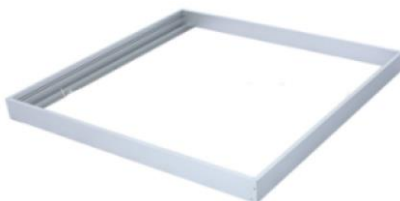

Accessories for Led Panel Light

Choose any items according to requirements

Steel ropes for suspension installation
2pcs/4pcs/sets
1.2meter/pcs

Surface mounted frame
White/silver frame option

Clip installation parts