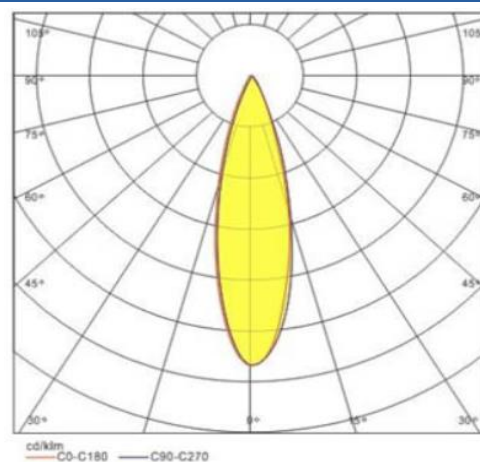

Foldable cylinder spotlights

Grnled

Feature

1. Foldable type as both cylinder spotlight and track spotlight.
3. CREE/Bridgelux COB, CRI>90.
4. Top quality driver brand, lifetime>5years.
5. Black/white housing option.
6. Efficiency>87%
7. Triac dimmable available.

Dimension

Light distribution

Specification

Model	GR-DL-10WZ	GR-DL-15WZ	GR-DL-20WZ
Power	10W	15W	20W
Dimension(mm)	Ø60xL162	Ø76xL172	Ø90xH182
Outcut(mm)	/		
LED Chips brand	CREE/ Bridgelux COB		
Lumens	900-1000lm	1300-1500lm	1800-2000lm
Color temperature	3000K-6500K		
Input voltage	AC100-240VAC; DC12V 24V 48V can be customized		
Driver	Included.		
Power factor	>0.6		
CRI	>90		
Dimmable	No. But Triac/0-10V/DALI dimmable can be available		
Materials	Die-cast alumium+lens. White/Black housing options		
Beam angle	24°		
Working life	50000Hrs		
Standard	Comply with CE RoHS		
Warranty	3-5Years		
Working temperature	-20°C~+50°C		
Installation	Surface installation		
Remark	Just email to us if have any other requirements		