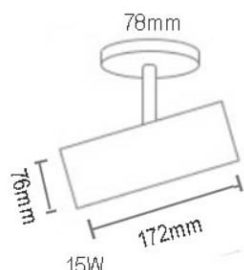

Dimension

Light distribution

Specification

Model	GR-DL-10WZ	GR-DL-15WZ	GR-DL-20WZ
Power	10W	15W	20W
Dimension(mm)	Ø60xL162	Ø76xL172	Ø90xH182
Outcut(mm)	/		
LED Chips brand	CREE/ Bridgelux COB		
Lumens	900-1000lm	1300-1500lm	1800-2000lm
Color temperature	3000K-6500K		
Input voltage	AC100-240VAC; DC12V 24V 48V can be customized		
Driver	Included.		
Power factor	>0.6		
CRI	>90		
Dimmable	No. But Triac/0-10V/DALI dimmable can be available		
Materials	Die-cast alumium+lens. White/Black housing options		
Beam angle	24°		
Working life	50000Hrs		
Standard	Comply with CE RoHS		
Warranty	3-5Years		
Working temperature	-20°C~+50°C		
Installation	Surface installation		
Remark	Just email to us if have any other requirements		