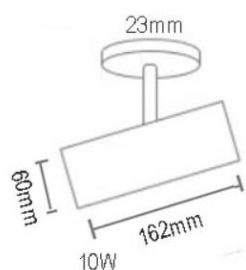

Dimension

Light distribution

Specification

Model	GR-DL-10WZ	GR-DL-15WZ	GR-DL-20WZ
Power	10W	15W	20W
Dimension(mm)	Ø60xL162	Ø76xL172	Ø90xH182
Outcut(mm)	/		
LED Chips brand	CREE/ Bridgelux COB		
Lumens	900-1000lm	1300-1500lm	1800-2000lm
Color temperature	3000K-6500K		
Input voltage	AC100-240VAC; DC12V 24V 48V can be customized		
Driver	Included.		
Power factor	>0.6		
CRI	>90		
Dimmable	No. But Triac/0-10V/DALI dimmable can be available		
Materials	Die-cast alumium+lens. White/Black housing options		
Beam angle	24°		
Working life	50000Hrs		
Standard	Comply with CE RoHS		
Warranty	3-5Years		
Working temperature	-20°C~+50°C		
Installation	Surface installation		
Remark	Just email to us if have any other requirements		