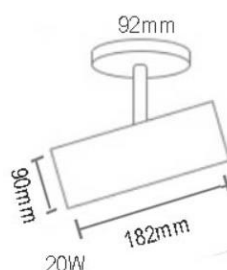

Dimension

Light distribution

Specification

Model	GR-DL-10WZ	GR-DL-15WZ	GR-DL-20WZ
Power	10W	15W	20W
Dimension(mm)	Ø60xL162	Ø76xL172	Ø90xH182
Outcut(mm)	/		
LED Chips brand	CREE/ Bridgelux COB		
Lumens	900-1000lm	1300-1500lm	1800-2000lm
Color temperature	3000K-6500K		
Input voltage	AC100-240VAC; DC12V 24V 48V can be customized		
Driver	Included.		
Power factor	>0.6		
CRI	>90		
Dimmable	No. But Triac/0-10V/DALI dimmable can be available		
Materials	Die-cast alumium+lens. White/Black housing options		
Beam angle	24°		
Working life	50000Hrs		
Standard	Comply with CE RoHS		
Warranty	3-5Years		
Working temperature	-20°C~+50°C		
Installation	Surface installation		
Remark	Just email to us if have any other requirements		