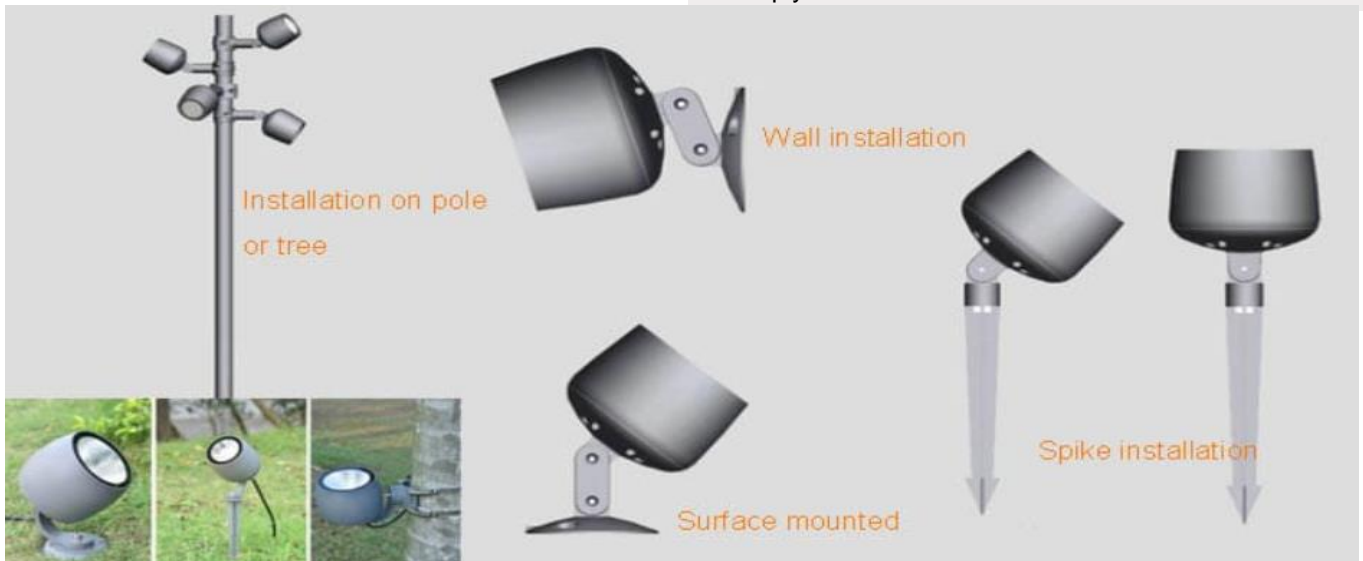

Outdoor Spot Lights

Feature

1. Long lifespan. Lifetime > 50000 Hrs.
2. Bridgelux COB CRI90. 90lm/W output
3. High voltage 220V or Low voltage DC12V 24V option.
4. The Joint is up and down adjustable 90°
5. IP65 Waterproof.
6. Surface/Spike installation available.
7. Warranty 2-3 Years optional.
8. Comply with CE RoHS.

Specification

Model	GR-LL-10WC	GR-LL-20WC	GR-LL-30WC
Power	10W	20W	30W
Dimension(mm)	Φ77*L85mm	Φ98*L95mm	Φ125*L110mm
LED Chips Quantities	1pcs		
LED Chips brand	Bridgelux COB		
Lumens	90lm/W		
Color temperature	3000K-6500K		
Input voltage	AC100-240VAC; But DC12V 24V 48V can be customized		
Driver	Built-in driver included		
Power factor	>0.6		
CRI	90%		
Dimmable	No. But Triac/0-10V/DALI dimmable can be available		
Materials	Die-cast aluminum+Toughed glass. Grey/Black housing options		
Beam angle	30/45°		
Working life	50000Hrs		
Standard	Comply with CE RoHS		
Warranty	2-3Years		
Working temperature	-25°C ~ +50°C		
IP Grade	IP65 Waterproof		
Remark	Red/Blue/Green color available.		