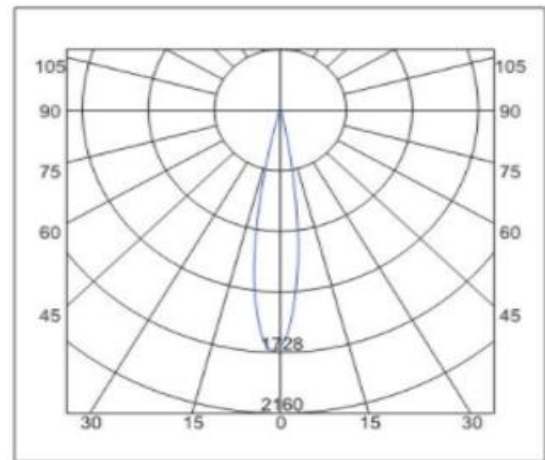

Gimbal Downlight

Grnled

Feature

1. Bridgelux/CREE COB. CRI90
2. Rotation 360°, and pull out 90°
3. Top led driver, free flicker, lifetime > 5 years
4. Emergency kit option
6. Different beam angle option
7. Efficiency > 89%
8. CE RoHS LVD EMC

Feature

Light distribution

Specification

Model	GR-DL-7WE	GR-DL-12WE	GR-DL-20WE	GR-DL-30WE
Power	7W	10W	20W	30W
Dimension(mm)	Ø90xH100	Ø110xH135	Ø130xH135	Ø165xH175
Outcut(mm)	Ø75	Ø95	Ø115	Ø145
LED Chips brand	Brigelux /CREE			
Lumens	630-650lm	900-950lm	1800-1900lm	2700-2800lm
Color temperature	3000K-6500K			
Input voltage	AC100-240VAC; DC12V 24V 48V can be customized			
Driver	Included. Free flicker			
Power factor	>0.6			
CRI	>90			
Dimmable	No. But Triac/0-10V/DALI dimmable can be available			
Materials	Die-cast aluminum+reflector. White/Black frame options			
Beam angle	15/24/36° (24° is common)			
Working life	50000Hrs			
Standard	Comply with CE RoHS			
Warranty	3-5 Years			
Working temperature	-20°C ~ +50°C			
Installation	Recessed installation			
Remark	Emergency kit available (duration 3 hours for 30% of power)			