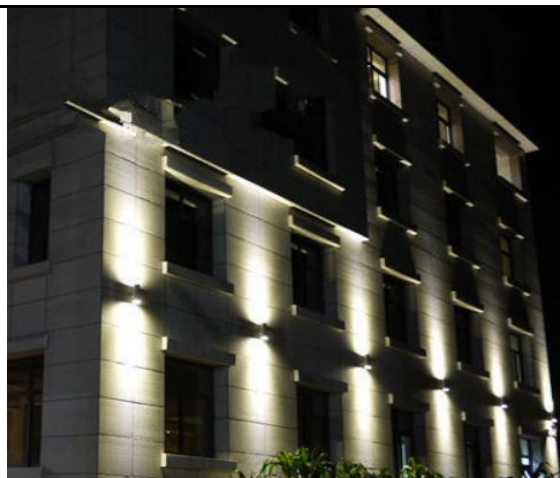

Outdoor wall sconce up down

Grnled

Feature

1. Long lifespan. Lifetime > 50000 Hrs.
2. Isolated constant current driver. Stable and duration
3. Bridgelux COB, CRI90
4. Yellow color 2000-2500K can be customized
5. Triac/0-10V/DALI Dimmable option.
6. Photocell switch available.
7. Warranty 3-5 Years optional.
8. Comply with CE RoHS.
9. AC110V 220V DC12V 24V 48V Input option.

Specification

Model	GR-WMW-5WD	GR-WMW-7WD	GR-WMW-10WD	GR-WMW-15WD	GR-WMW-20WD
Power	5W*2	7W*2	10W*2	15W*2	20W*2
Dimension	ø65*H160mm	ø90*H160mm	ø108*H300mm	ø145*H300mm	ø160*H300mm
LED Chips Quantities	1PCS COB				
LED Chips brand	Bridgelux				
Lumens output	90lm/W				
Color temperature	3000K WW; 4000-4500K NW ; 6000-6500K CW; The yellow color such as 2000-2500K can be customized				
Input voltage	AC100-240VAC; The low voltage such as DC12V 24V 48V can be customized				
Driver	DONE Isolated driver, top quality				
Power factor	>0.6				
CRI	90%				
IP Grade	IP65 Waterproof				
Materials	Die-cast aluminum+Glass cover. Black/grey housing optional				
Beam angle	15/30/45/60°				
Working temperature	-25°C ~ +50°C				
Working life	50000Hrs				