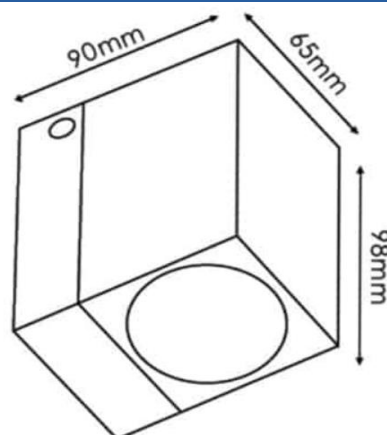

Application

Dimension

Spacification

Model	GR-WML-5WT
Power	5W
Dimension(mm)	98*65*90*MM
Outcut(mm)	/
LED Chips brand	Bridgelux
Lumens	450lm
Color temperature	3000K-6500K
Input voltage	AC100-240VAC; DC12V 24V 48V can be customized
Driver	Included.
Power factor	>0.6
CRI	>90
Dimmable	No.But Triac/0-10V/DALI dimmable can be available
Materials	Die-cast alumium. White/Black housing options
Beam angle	24/45°
Working life	50000Hrs
Standard	Comply with CE RoHS
Warranty	3-5Years
Working temperature	-20°C~+50°C
Installation	Surface installation
Remark	Just email to us if have any other requirements