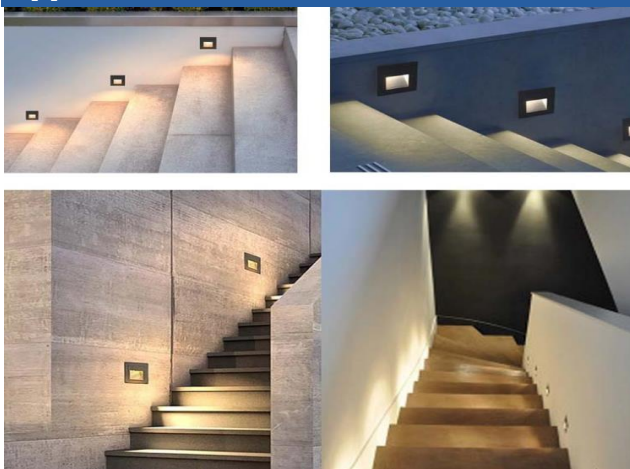

Recessed Wall Light

Feature

1. Grey/White/Black/Gold housing options.
2. Creative design, stylish appearance
3. SMD LED Chips, high lumens output.
4. Top quality driver brand, lifetime > 5 years.
5. Triac dimmable available
6. Efficiency > 87%

Application

Dimension

Specification

Model	GR-WML-3WQ
Power	3W
Dimension(mm)	L90*90*55mm
Outcut(mm)	L78*W78*H60mm
LED Chips brand	Epistar
Lumens	250-280lm
Color temperature	3000K-6500K
Input voltage	AC100-240VAC; DC12V 24V 48V can be customized
Driver	Included.
Power factor	>0.6
CRI	>80
Dimmable	No. But Triac/0-10V/DALI dimmable can be available
Materials	Die-cast aluminium. White/Black/Grey housing options
Beam angle	100°
Working life	50000Hrs
Standard	Comply with CE RoHS
Warranty	3-5 Years
Working temperature	-20°C ~ +50°C
Installation	Recessed installation
Remark	Just email to us if have any other requirements