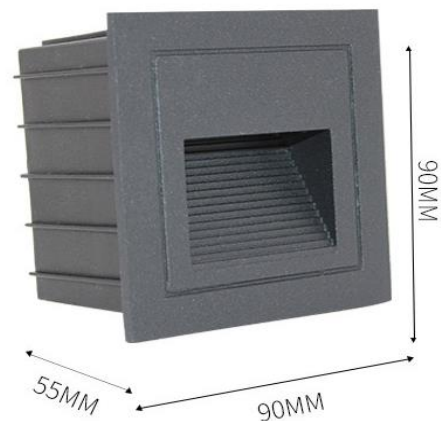

Recessed Wall Light

Feature

1. Grey/White/Black/Gold housing options.
2. Creative design, stylish appearance
3. SMD LED Chips, high lumens output.
4. Top quality driver brand, lifetime > 5 years.
5. Triac dimmable available
6. Efficiency > 87%

Application

Dimension

Specification

Model	GR-WML-3WQ
Power	3W
Dimension(mm)	L90*90*55mm
Outcut(mm)	L78*W78*H60mm
LED Chips brand	Epistar
Lumens	250-280lm
Color temperature	3000K-6500K
Input voltage	AC100-240VAC; DC12V 24V 48V can be customized
Driver	Included.
Power factor	>0.6
CRI	>80
Dimmable	No. But Triac/0-10V/DALI dimmable can be available
Materials	Die-cast aluminium. White/Black/Grey housing options
Beam angle	100°
Working life	50000Hrs
Standard	Comply with CE RoHS
Warranty	3-5 Years
Working temperature	-20°C ~ +50°C
Installation	Recessed installation
Remark	Just email to us if have any other requirements