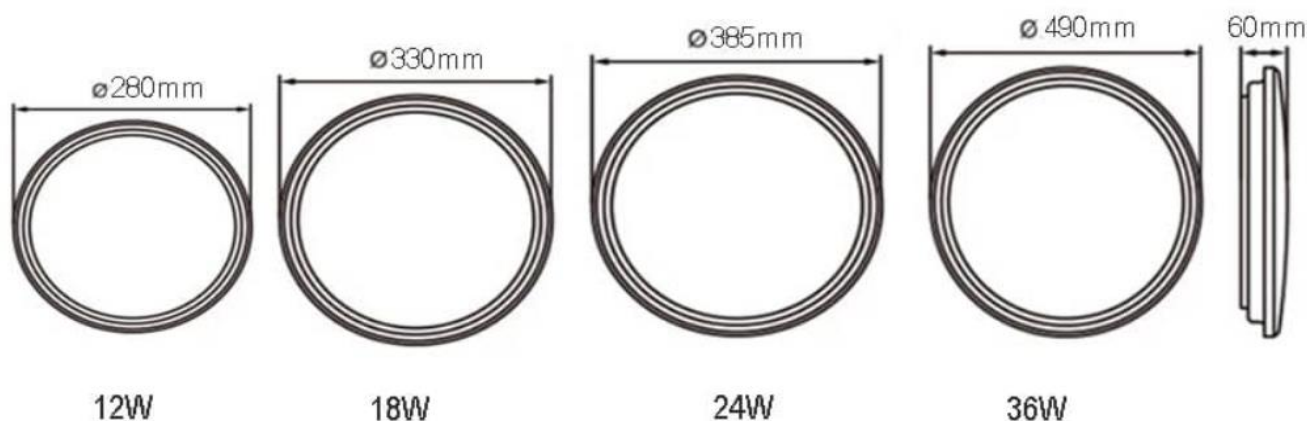

Waterproof Slim Surface Ceiling Light

Grnled

Feature

1. Waterproof structure design.
2. Anti-UV Materials, avoiding yellow changes.
3. Top led driver, free flicker, lifetime > 5 years
4. Epistar SMD LED Chips, high lumens output
5. White/black/gold/silver frame options
6. Efficiency > 87%

Dimension drawing

Light distribution

Specification

Model	GR-CD-12WE	GR-CD-18WE	GR-CD-24WE	GR-CD-36WE
Power	12W	18W	24W	36W
Dimension(mm)	Ø280xH60	Ø330xH60	Ø385xH60	Ø490xH60
Outcut(mm)	/			
LED Chips brand	Epistar SMD LED chips			
Lumens	85-90lm/W			
Color temperature	3000K-6500K			
Input voltage	AC100-240VAC; DC12V 24V 48V can be customized			
Driver	Included. Free flicker			
Power factor	>0.6/0.9			
CRI	>80			
Dimmable	No.			
Materials	ABS bottom+PC Cover, White/black/gold/silver frame options			
Beam angle	120°			
Working life	50000Hrs			
Standard	Comply with CE RoHS			
Warranty	3Years			
Working temperature	-20°C ~ +50°C			
Installation	Surface installation			
IP Grade	IP54 Waterproof			