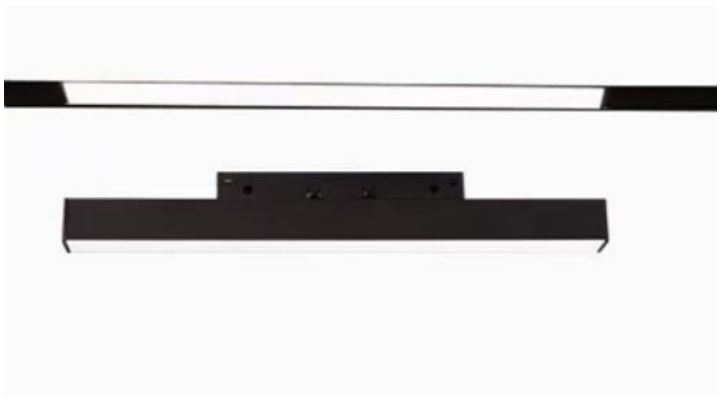

## Description & Feature

This is 22mm width type magnetic linear profile lights, only work with 22mm type magnetic track. It is with magnetic parts with small clips, fast to do installation and freely move it on the track. It is made of aluminum body and reflectors, black powder coated. Only work with DC48V voltage.