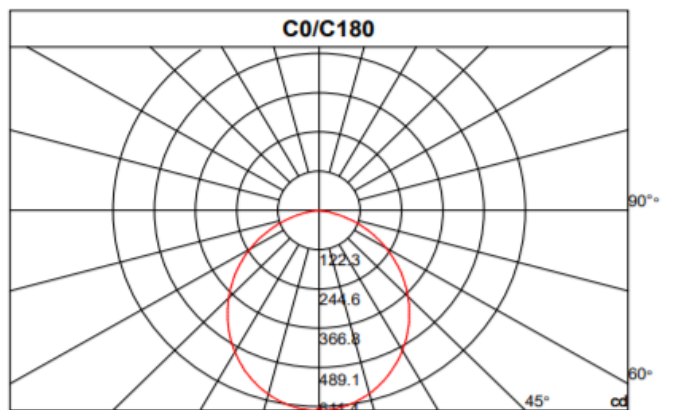

## Description & Feature

This is 22mm width type magnetic linear profile lights, only work with 22mm type magnetic track. It is with magnetic parts with small clips, fast to do installation and freely move it on the track. It is made of aluminum body and reflectors, black powder coated. Only work with DC48V voltage.

## Specification

Order Model	GR-MLL-10WML
Dimension(mm)	L300*W22mm
Power	10W±5%
Input voltage	DC48V
LED Chips brand	Osram/Bridgelux SMD LED Chips
Lumens	900-1000lm
Color temperature	3000K/4000K-4500K/6000K-6500K
Driver	Have to work with a DC48V Power supply, don't included DC48V power supply
Installation	Track
Power factor	>0.5
CRI	>80
SDCM	<5
Working life	>50000Hrs
Efficiency	>87%
Materials	Die-cast aluminum+PC Cover,Black/white finished options
Beam angle	120°
IK Rate	IK07
IP Grade	IP22 indoor use only
Dimmable	No. but it is ok to 0-10V /DALI or Zigbee
Working temperature	-25°C~+50°C
Storage temperature	-30°C~+55°C
Standard	CE LVD EMC RoHs
Warranty	2/3Years