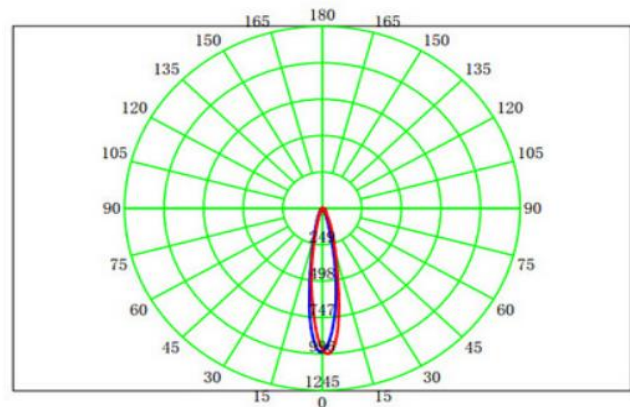

Application

Description & Feature

This is 22mm width type magnetic fold spot lights, only work with 22mm type magnetic track. It is with magnetic parts with small clips, fast to do installation and freely move it on the track. It is made of aluminum body and reflectors, black/white powder coated. Only work with DC48V voltage.

Its lifetime can be up to 50000Hrs.
The other extra function such as 0-10V, DALI dimmable or Zigbee smart controller available.

Light Distribution

Specification

Order Model	GR-MLL-12WFS
Dimension(mm)	L229*W22mm
Power	12W±5%
Input voltage	DC48V
LED Chips brand	Osram SMD LED Chips
Lumens	1000-1200lm
Color temperature	3000K/4000K-4500K/6000K-6500K
Driver	Have to work with a DC48V Power supply, don't included DC48V power supply
Installation	Track
Power factor	>0.5
CRI	>90
SDCM	<5
Working life	>50000Hrs
Efficiency	>87%
Materials	Die-cast aluminum, Black/White finished optional
Beam angle	24°
IK Rate	IK07
IP Grade	IP22 indoor use only
Dimmable	No. but it is ok to 0-10V /DALI or Zigbee
Working temperature	-25°C~+50°C
Storage temperature	-30°C~+55°C
Standard	CE LVD EMC RoHs
Warranty	2/3Years