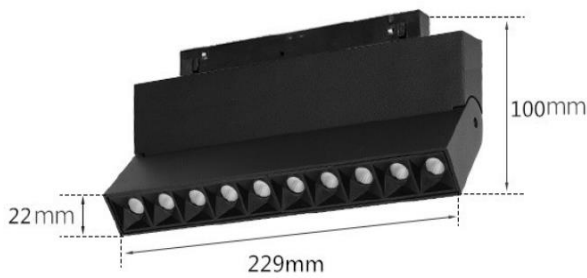

Application

Description & Feature

This is 22mm width type magnetic fold spot lights, only work with 22mm type magnetic track. It is with magnetic parts with small clips, fast to do installation and freely move it on the track. It is made of aluminum body and reflectors, black/white powder coated. Only work with DC48V voltage.

Its lifetime can be up to 50000Hrs.
The other extra function such as 0-10V, DALI dimmable or Zigbee smart controller available.

Light Distribution

Specification

Order Model	GR-MLL-12WFS
Dimension(mm)	L229*W22mm
Power	12W±5%
Input voltage	DC48V
LED Chips brand	Osram SMD LED Chips
Lumens	1000-1200lm
Color temperature	3000K/4000K-4500K/6000K-6500K
Driver	Have to work with a DC48V Power supply, don't included DC48V power supply
Installation	Track
Power factor	>0.5
CRI	>90
SDCM	<5
Working life	>50000Hrs
Efficiency	>87%
Materials	Die-cast aluminum, Black/White finished optional
Beam angle	24°
IK Rate	IK07
IP Grade	IP22 indoor use only
Dimmable	No. but it is ok to 0-10V /DALI or Zigbee
Working temperature	-25°C~+50°C
Storage temperature	-30°C~+55°C
Standard	CE LVD EMC RoHs
Warranty	2/3Years