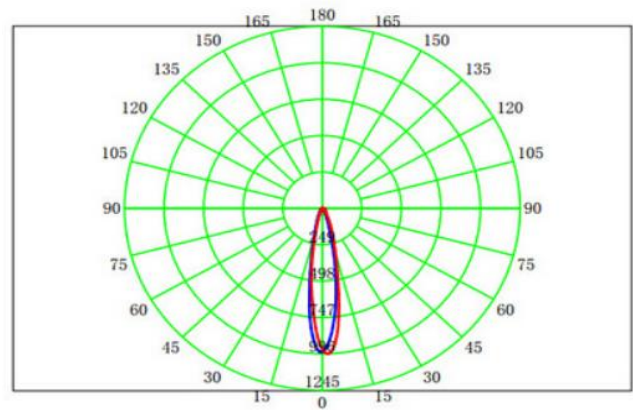

## Specification

Order Model	GR-MLL-12WGS
Dimension(mm)	L220*W22mm
Power	12W±5%
Input voltage	DC48V
LED Chips brand	Osram SMD LED Chips 12pcs
Lumens	1000-1200lm
Color temperature	3000K/4000K-4500K/6000K-6500K
Driver	Have to work with a DC48V Power supply, don't included DC48V power supply
Installation	Track
Power factor	>0.5
CRI	>80
SDCM	<5
Working life	>50000Hrs
Efficiency	>87%
Materials	Die-cast aluminum, Black finished
Beam angle	24°
IK Rate	IK07
IP Grade	IP22 indoor use only
Dimmable	No. but it is ok to 0-10V /DALI or Zigbee
Working temperature	-25°C~+50°C
Storage temperature	-30°C~+55°C
Standard	CE LVD EMC RoHs
Warranty	2/3Years