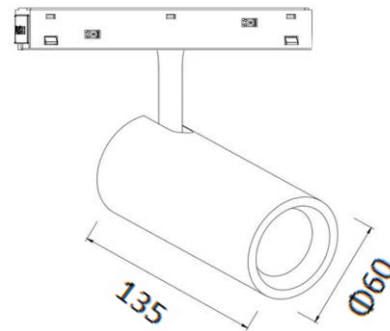

## Dimension

Unit:mm

## Description&Feature

This is 22mm width type magnetic track spot lights, only work with 22mm type magnetic track. It is with magnetic parts with small clips, fast to do installation and freely move it on the track. It is made of aluminum body and reflectors, black/white powder coated. Only work with DC48V voltage.

## Specification

Order Model	GR-MLL-15WTL
Dimension(mm)	Φ60mm*135mm
Power	15W±5%
Input voltage	DC48V
LED Chips brand	Bridgelux/CREE COB
Lumens	1350-1500lm
Color temperature	3000K/4000K-4500K/6000K-6500K
Driver	Have to work with a DC48V Power supply, don't included DC48V power supply
Installation	Track
Rotation	360°rotation
CRI	>90
SDCM	<5
Working life	>50000Hrs
Efficiency	>87%
Materials	Die-cast aluminum,Black/White finished optional
Beam angle	24°/36°
IK Rate	IK07
IP Grade	IP22 indoor use only
Dimmable	No. but it is ok to 0-10V /DALI or Zigbee
Working temperature	-25°C~+50°C
Storage temperature	-30°C~+55°C
Standard	CE LVD EMC RoHs
Warranty	2/3/5Years