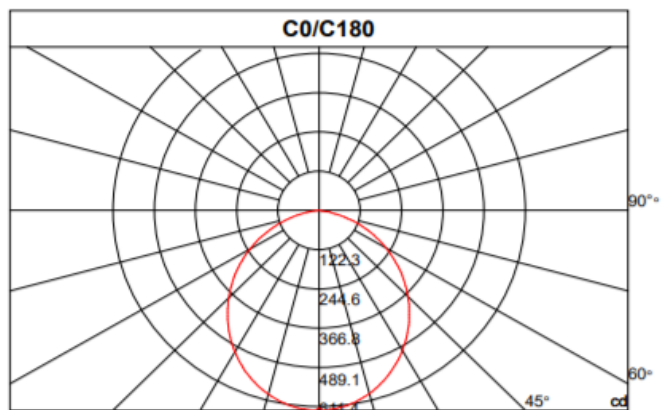

## Description & Feature

This is 22mm width type magnetic linear profile lights, only work with 22mm type magnetic track. It is with magnetic parts with small clips, fast to do installation and freely move it on the track. It is made of aluminum body and reflectors, black powder coated. Only work with DC48V voltage.

## Specification

Order Model	GR-MLL-20WML
Dimension(mm)	L600*W22mm
Power	20W±5%
Input voltage	DC48V
LED Chips brand	Osram/Bridgelux SMD LED Chips
Lumens	1700-2000lm
Color temperature	3000K/4000K-4500K/6000K-6500K
Driver	Have to work with a DC48V Power supply, don't included DC48V power supply
Installation	Track
Power factor	>0.5
CRI	>80
SDCM	<5
Working life	>50000Hrs
Efficiency	>87%
Materials	Die-cast aluminum+PC Cover,Black/white finished options
Beam angle	120°
IK Rate	IK07
IP Grade	IP22 indoor use only
Dimmable	No. but it is ok to 0-10V /DALI or Zigbee
Working temperature	-25°C~+50°C
Storage temperature	-30°C~+55°C
Standard	CE LVD EMC RoHs
Warranty	2/3Years