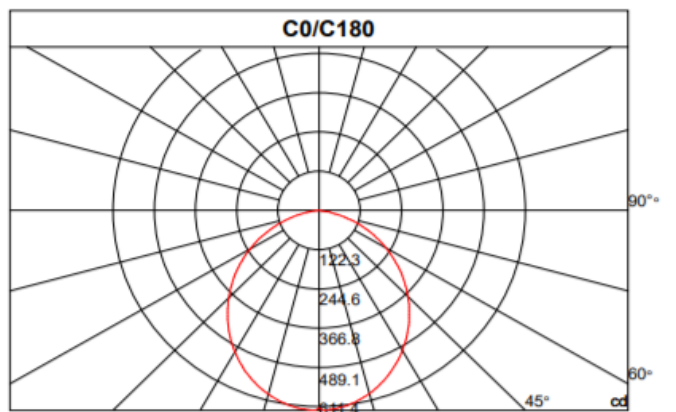

Application

Description & Feature

This is 22mm width type magnetic linear profile lights, only work with 22mm type magnetic track. It is with magnetic parts with small clips, fast to do installation and freely move it on the track. It is made of aluminum body and reflectors, black powder coated. Only work with DC48V voltage.

Its lifetime can be up to 50000Hrs.
The other extra function such as 0-10V, DALI dimmable or Zigbee smart controller available.

Light Distribution

Specification

Order Model	GR-MLL-30WML
Dimension(mm)	L900*W22mm
Power	30W±5%
Input voltage	DC48V
LED Chips brand	Osram/Bridgelux SMD LED Chips
Lumens	2600-3000lm
Color temperature	3000K/4000K-4500K/6000K-6500K
Driver	Have to work with a DC48V Power supply, don't included DC48V power supply
Installation	Track
Power factor	>0.5
CRI	>80
SDCM	<5
Working life	>50000Hrs
Efficiency	>87%
Materials	Die-cast aluminum+PC Cover,Black/white finished options
Beam angle	120°
IK Rate	IK07
IP Grade	IP22 indoor use only
Dimmable	No. but it is ok to 0-10V /DALI or Zigbee
Working temperature	-25°C~+50°C
Storage temperature	-30°C~+55°C
Standard	CE LVD EMC RoHs
Warranty	2/3Years