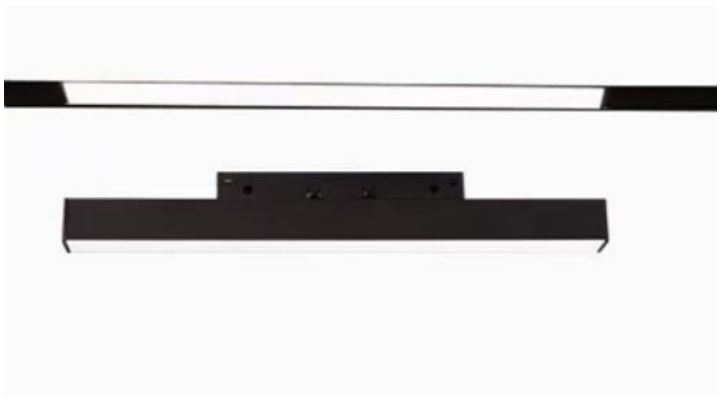

Application

Description & Feature

This is 22mm width type magnetic linear profile lights, only work with 22mm type magnetic track. It is with magnetic parts with small clips, fast to do installation and freely move it on the track. It is made of aluminum body and reflectors, black powder coated. Only work with DC48V voltage.

Its lifetime can be up to 50000Hrs.
The other extra function such as 0-10V, DALI dimmable or Zigbee smart controller available.

Light Distribution

Specification

Order Model	GR-MLL-30WML
Dimension(mm)	L900*W22mm
Power	30W±5%
Input voltage	DC48V
LED Chips brand	Osram/Bridgelux SMD LED Chips
Lumens	2600-3000lm
Color temperature	3000K/4000K-4500K/6000K-6500K
Driver	Have to work with a DC48V Power supply, don't included DC48V power supply
Installation	Track
Power factor	>0.5
CRI	>80
SDCM	<5
Working life	>50000Hrs
Efficiency	>87%
Materials	Die-cast aluminum+PC Cover,Black/white finished options
Beam angle	120°
IK Rate	IK07
IP Grade	IP22 indoor use only
Dimmable	No. but it is ok to 0-10V /DALI or Zigbee
Working temperature	-25°C~+50°C
Storage temperature	-30°C~+55°C
Standard	CE LVD EMC RoHs
Warranty	2/3Years