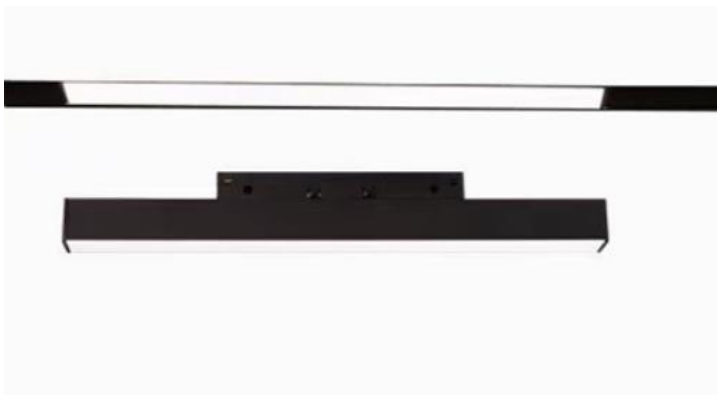

Application

Description & Feature

This is 22mm width type magnetic linear profile lights, only work with 22mm type magnetic track. It is with magnetic parts with small clips, fast to do installation and freely move it on the track. It is made of aluminum body and reflectors, black powder coated. Only work with DC48V voltage.

Its lifetime can be up to 50000Hrs.
The other extra function such as 0-10V, DALI dimmable or Zigbee smart controller available.

Light Distribution

Specification

Order Model	GR-MLL-40WML
Dimension(mm)	L1200*W22mm
Power	40W±5%
Input voltage	DC48V
LED Chips brand	Osram/Bridgelux SMD LED Chips
Lumens	3600-4000lm
Color temperature	3000K/4000K-4500K/6000K-6500K
Driver	Have to work with a DC48V Power supply, don't included DC48V power supply
Installation	Track
Power factor	>0.5
CRI	>80
SDCM	<5
Working life	>50000Hrs
Efficiency	>87%
Materials	Die-cast aluminum+PC Cover,Black/white finished options
Beam angle	120°
IK Rate	IK07
IP Grade	IP22 indoor use only
Dimmable	No. but it is ok to 0-10V /DALI or Zigbee
Working temperature	-25°C~+50°C
Storage temperature	-30°C~+55°C
Standard	CE LVD EMC RoHs
Warranty	2/3/5Years