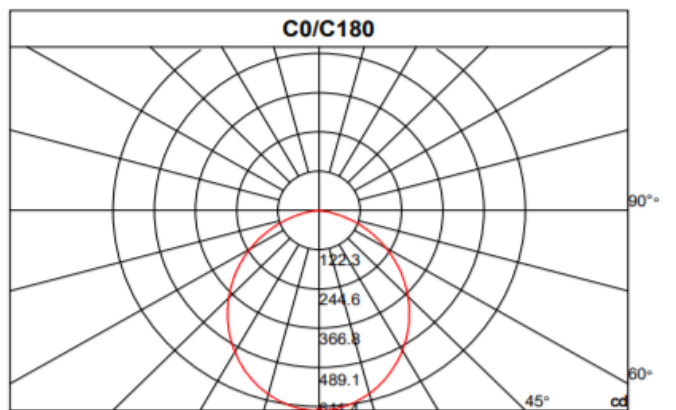

Application

Description & Feature

This is 22mm width type magnetic linear profile lights, only work with 22mm type magnetic track. It is with magnetic parts with small clips, fast to do installation and freely move it on the track. It is made of aluminum body and reflectors, black powder coated. Only work with DC48V voltage.

Its lifetime can be up to 50000Hrs.
The other extra function such as 0-10V, DALI dimmable or Zigbee smart controller available.

Light Distribution

Specification

Order Model	GR-MLL-40WML
Dimension(mm)	L1200*W22mm
Power	40W±5%
Input voltage	DC48V
LED Chips brand	Osram/Bridgelux SMD LED Chips
Lumens	3600-4000lm
Color temperature	3000K/4000K-4500K/6000K-6500K
Driver	Have to work with a DC48V Power supply, don't included DC48V power supply
Installation	Track
Power factor	>0.5
CRI	>80
SDCM	<5
Working life	>50000Hrs
Efficiency	>87%
Materials	Die-cast aluminum+PC Cover,Black/white finished options
Beam angle	120°
IK Rate	IK07
IP Grade	IP22 indoor use only
Dimmable	No. but it is ok to 0-10V /DALI or Zigbee
Working temperature	-25°C~+50°C
Storage temperature	-30°C~+55°C
Standard	CE LVD EMC RoHs
Warranty	2/3/5Years