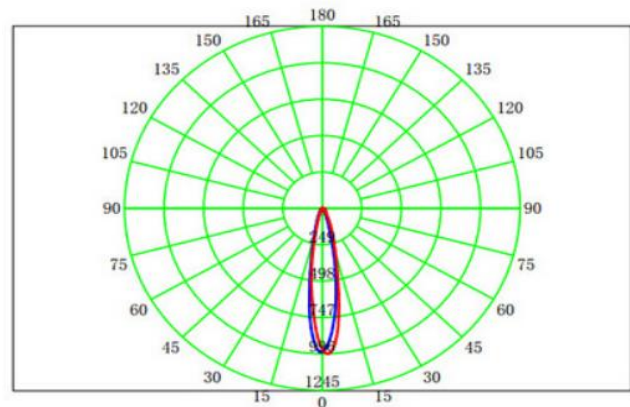

Application

Description & Feature

This is 22mm width type magnetic fold spot lights, only work with 22mm type magnetic track. It is with magnetic parts with small clips, fast to do installation and freely move it on the track. It is made of aluminum body and reflectors, black/white powder coated. Only work with DC48V voltage.

Its lifetime can be up to 50000Hrs.
The other extra function such as 0-10V, DALI dimmable or Zigbee smart controller available.

Light Distribution

Specification

Order Model	GR-MLL-6WFS
Dimension(mm)	L112*W22mm
Power	6W±5%
Input voltage	DC48V
LED Chips brand	Osram SMD LED Chips
Lumens	500-600lm
Color temperature	3000K/4000K-4500K/6000K-6500K
Driver	Have to work with a DC48V Power supply, don't included DC48V power supply
Installation	Track
Power factor	>0.5
CRI	>90
SDCM	<5
Working life	>50000Hrs
Efficiency	>87%
Materials	Die-cast aluminum, Black/White finished optional
Beam angle	24°
IK Rate	IK07
IP Grade	IP22 indoor use only
Dimmable	No. but it is ok to 0-10V /DALI or Zigbee
Working temperature	-25°C~+50°C
Storage temperature	-30°C~+55°C
Standard	CE LVD EMC RoHs
Warranty	2/3Years